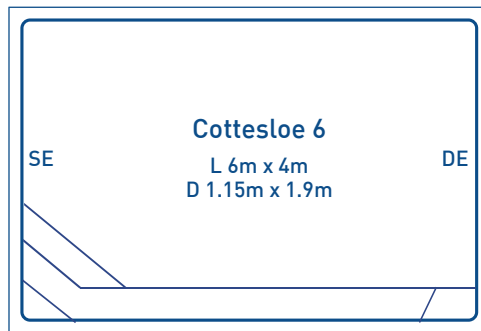

ARIA SERIES - 2.75M WIDE

PALM BEACH SERIES - 3M WIDE

JURIEN SERIES - 3M WIDE

COVE SERIES - 3M WIDE

CERVANTES SERIES - 3.2M WIDE

COASTAL SERIES - 3.5M WIDE

HORIZON SERIES - 3.6M WIDE

COTTESLOE SERIES - 4M WIDE

AVAILABLE SIZES

OVERALL LENGTH	WIDTH	SHALLOW END	DEEP END
7m	3m	1.2m	1.53m
8m	3m	1.2m	1.63m
9m	3m	1.2m	1.73m
10m	3m	1.2m	1.83m
11m	3m	1.2m	1.9m

Please Note: Sizes are approximate indications only and include 600mm gap between pool and spa