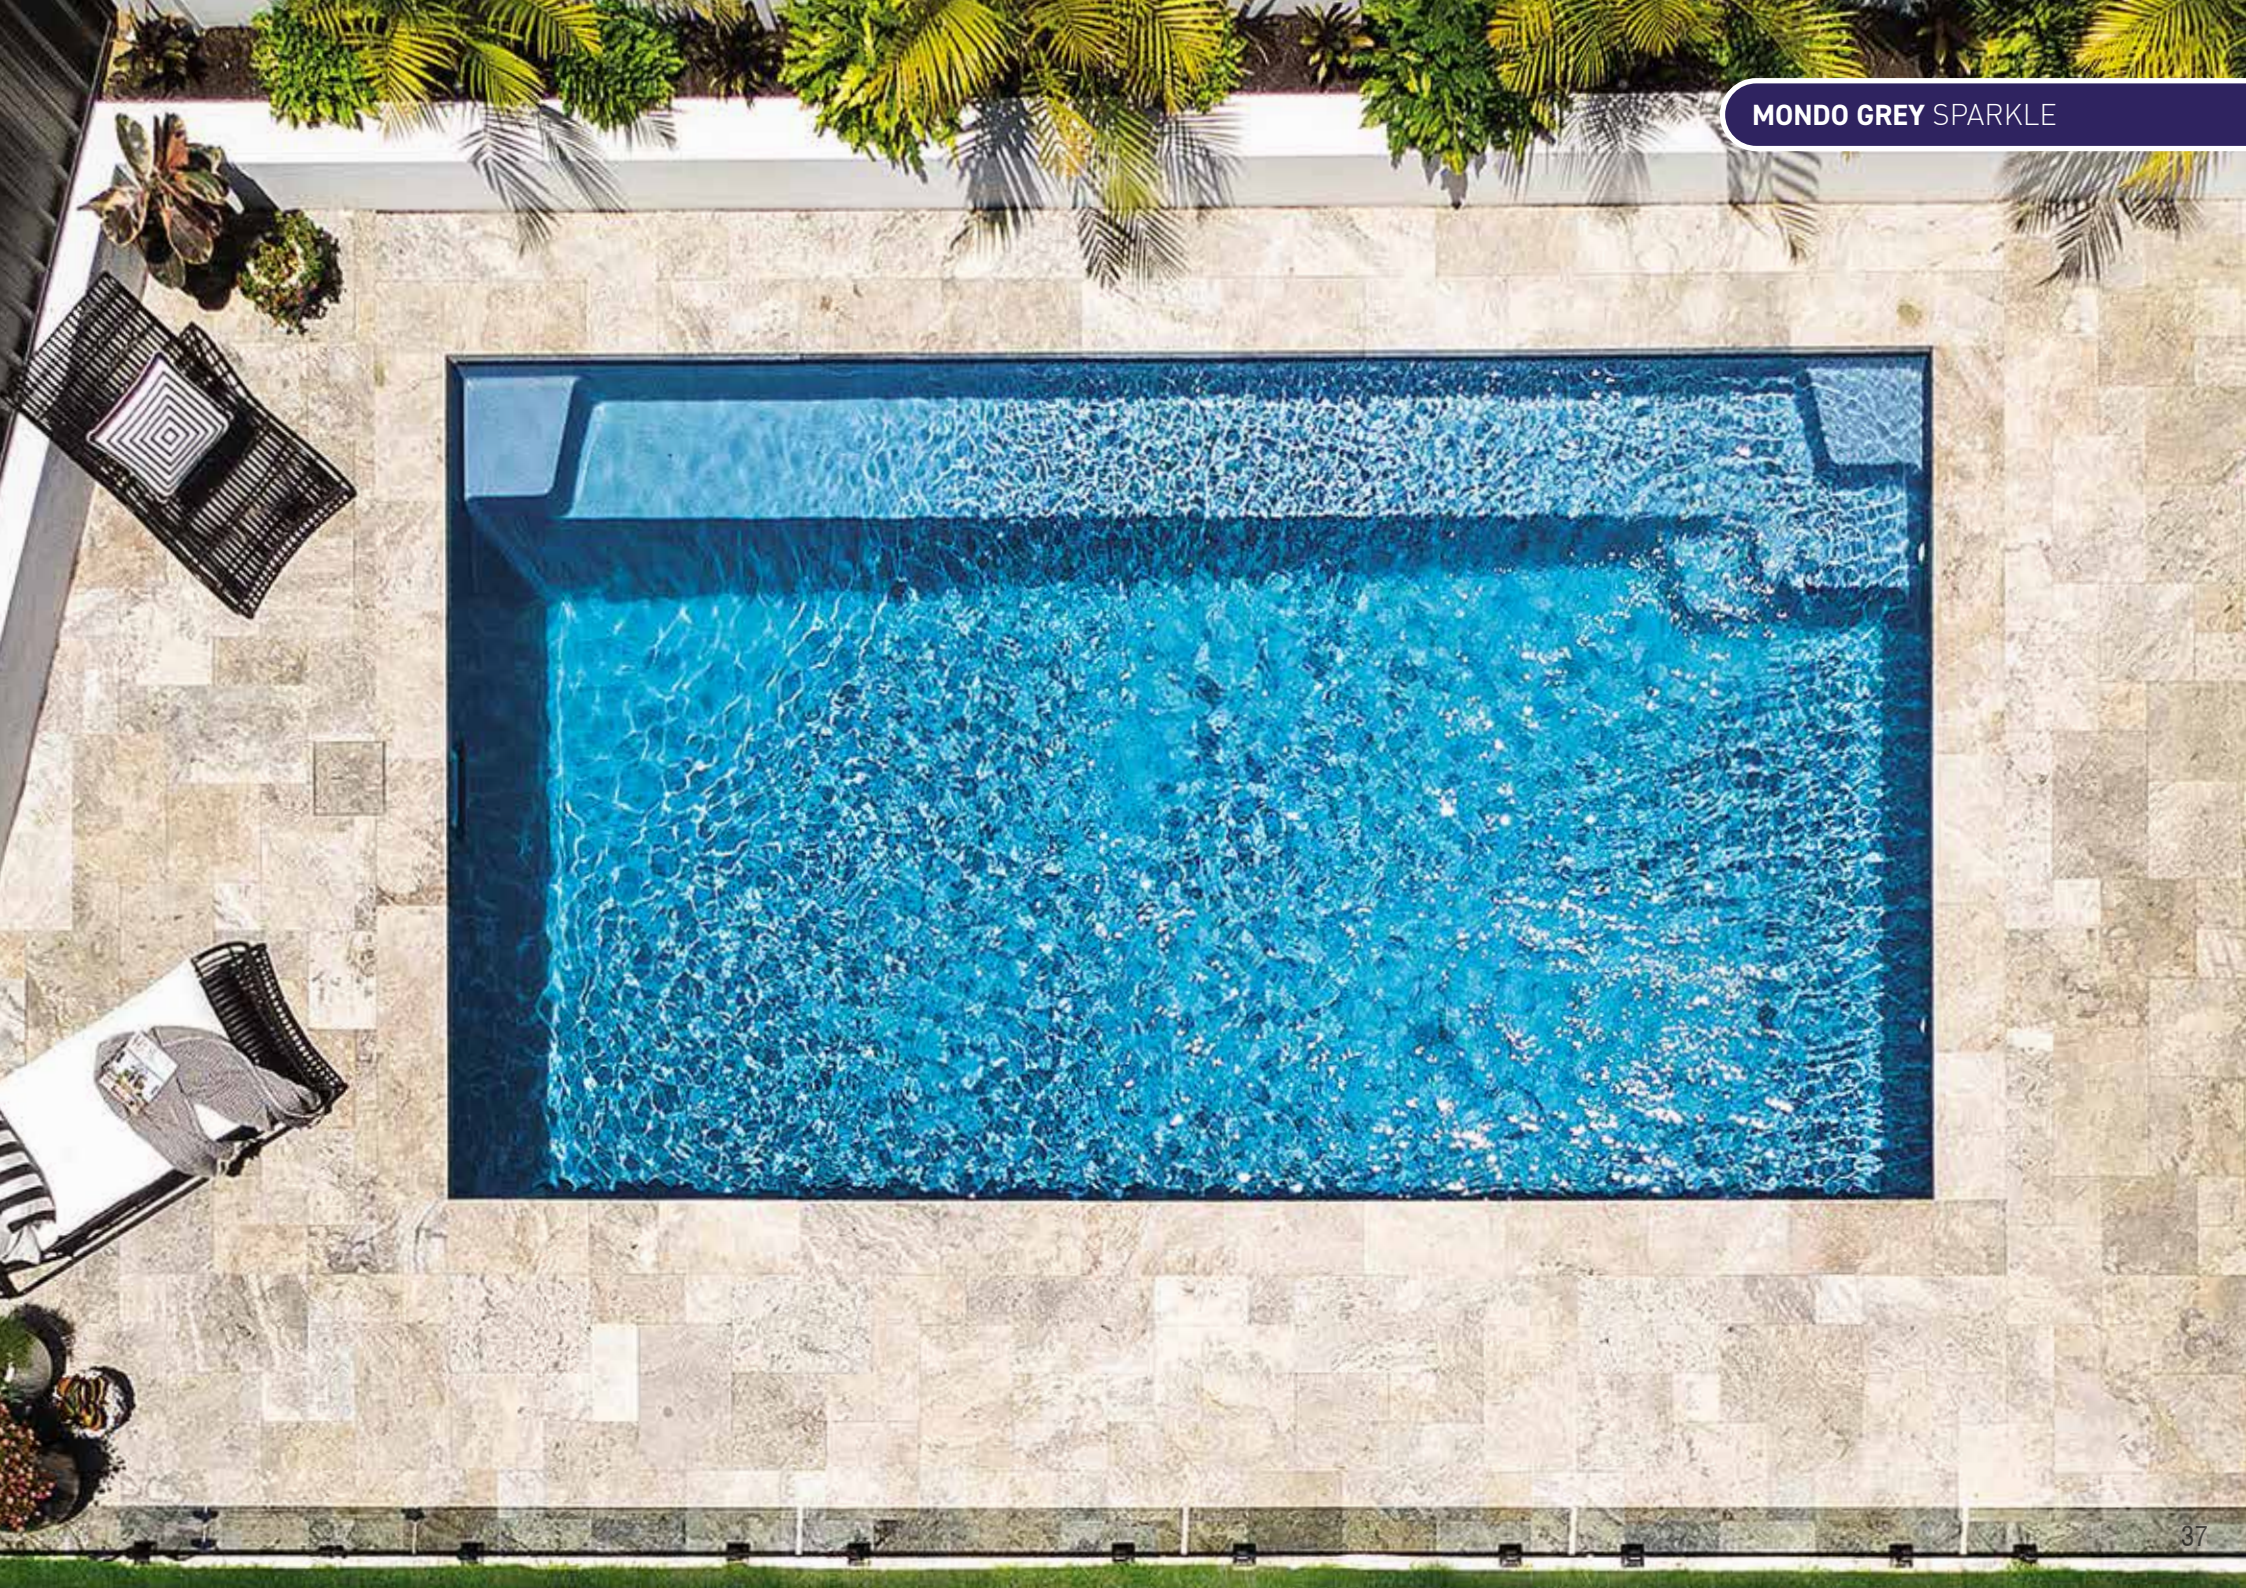

AVAILABLE SIZES

LENGTH	WIDTH	SHALLOW END	DEEP END
4.5m	3.6m	1.2m	1.6m
5.5m	3.6m	1.2m	1.68m
6.5m	3.6m	1.2m	1.78m
7.5m	3.6m	1.2m	1.85m

Please Note: Sizes are approximate indications only

KEY FEATURES

- Unobstructed swimming area.
- Full length bench seating, ideal for optional spa seat.
- Dual entry and exit points for versatile positioning.
- Square internal corners allow for 90 degree paving for a cleaner, stylish look.
- Bench seat allows for close positioning to boundaries and structures.

MEDINA SERIES

The Medina is a stylish pool design that is perfect for modern homes. Tight radius corners and side entry steps allow for a clean and sophisticated look. The Medina also features a wader bench that is ideal for relaxing.

AVAILABLE SIZES

LENGTH	WIDTH	SHALLOW END	DEEP END
6m	3.6m	1.27m	1.8m
7m	3.6m	1.24m	1.82m
8m	4.2m	1.2m	1.9m

Please Note: Sizes are approximate indications only

KEY FEATURES

- Modern Design With Square Internal and External Corners to Eliminate Paving Overhang.
- No Intrusive steps or Ledges to Maximise Swimming Area.
- Generous Seating Area with Spa Jet Option.

POLO WHITE SPARKLE

HAYMAN SERIES

The Hayman series features a geometric and traditional pool design. With tight radius corners that allow for a cleaner look. The side entry steps located out of the swimming area maximize swimming space with a generous seating area that offers the perfect spot for relaxing.