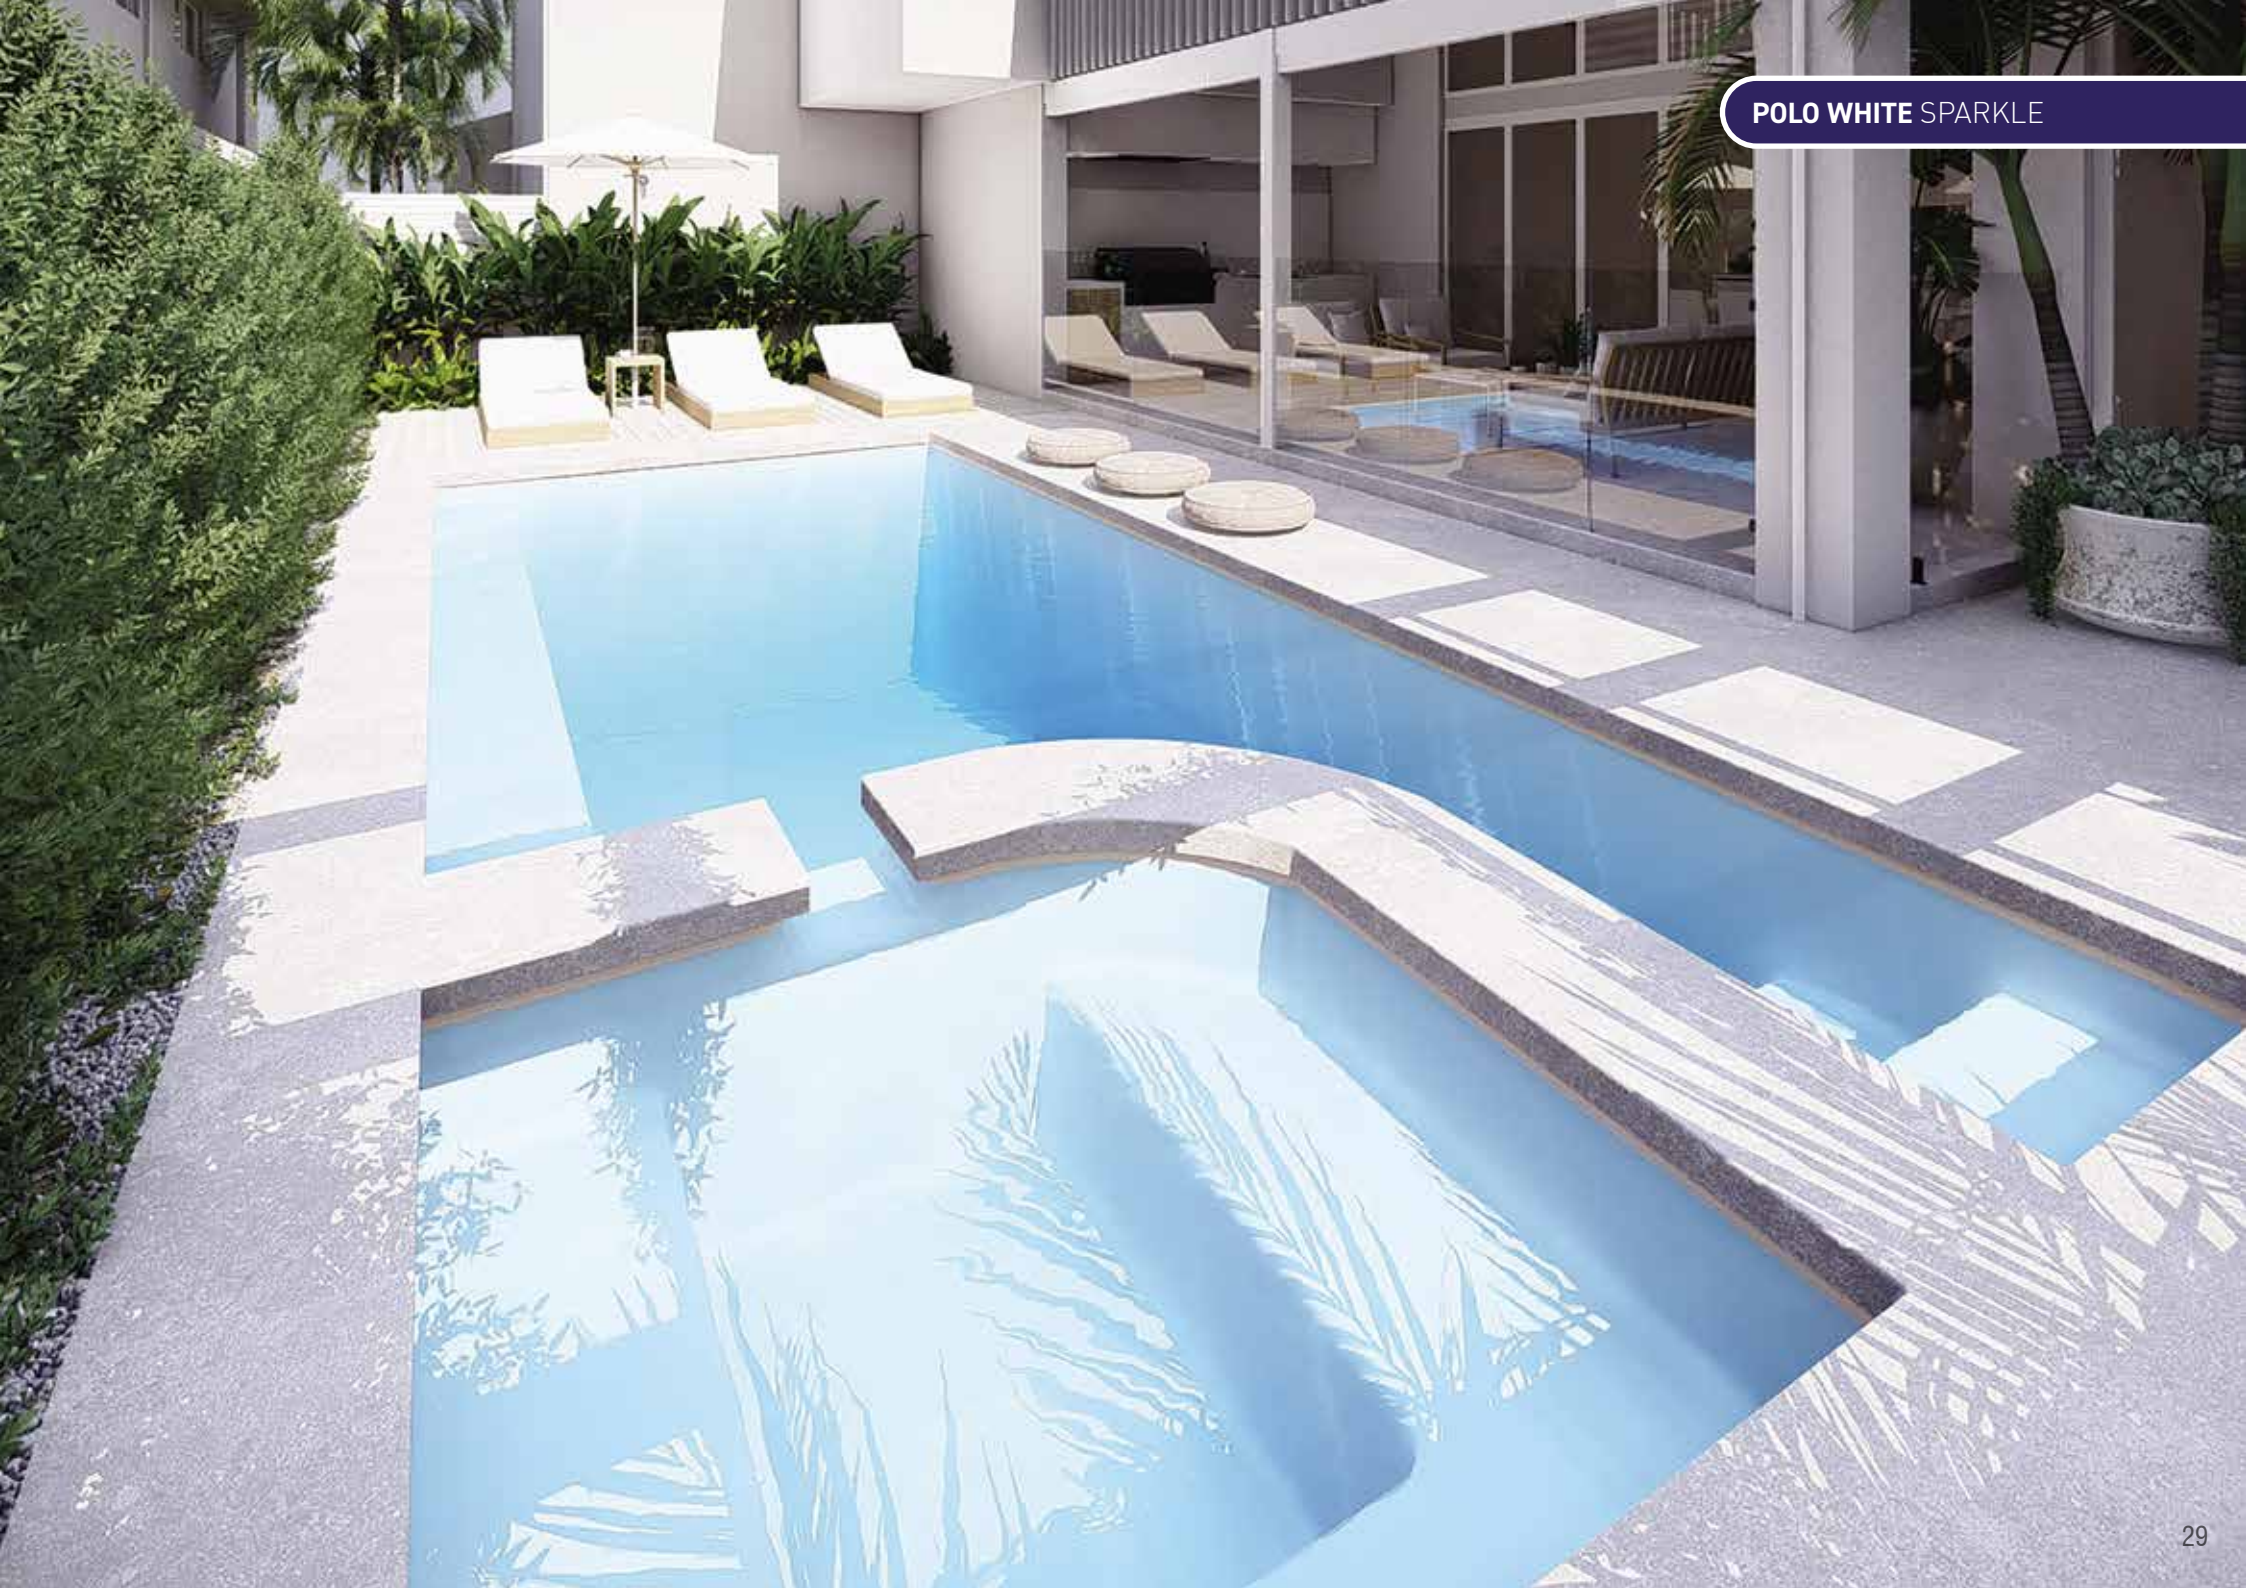

PALM BEACH SERIES

The Palm Beach Series is another new addition into the Factory Pools Perth range.

Featuring a curved internal wall showcasing the latest in design aesthetics. This one-piece pool and spa combination offers multi use and both pool and spa can be run simultaneously or independently. Including a long bench seat, spillway, and dual entry points, The Palm Beach boasts current trends in exterior concepts and is ideal for the whole family.

AVAILABLE SIZES

LENGTH	WIDTH	SHALLOW END	DEEP END
5m	3m	1.38m	1.65m
6m	3m	1.38m	1.71m
7m	3m	1.38m	1.78m

Please Note: Sizes are approximate indications only

KEY FEATURES

- Wide 500mm entry steps
- Dual entry and exit points for versatile positioning.
- Internal curve wall with external straight lines allows for 90-degree paving and a clean finish.
- Bench seat enables close positioning to boundaries & structures.
- Inclusive of 6 Spa jets "Spa Only"

COVE SERIES

The Cove Series exudes modern simplicity in pool design.

Introducing the Cove Series – a stunning new release in our fiberglass pool collection that embodies the essence of modern elegance and functionality. With its sleek rectangular design and gracefully rounded corners, the Cove Series captures the sophisticated look of traditional concrete pools while offering the unique benefits of fiberglass. The standout feature of this range is its expansive entry steps that span the entire width of the pool, seamlessly blending style with practicality. The additional step doubles as a comfortable seating area, complete with the option for invigorating spa jets, ensuring a touch of luxury and relaxation.

Please Note: Sizes are approximate indications only

KEY FEATURES

- Modern design with rounded internal corners.
- Full width entry steps into shallow end while still allowing for unobstructed swimming space.
- Generous seating area with spa jet option.