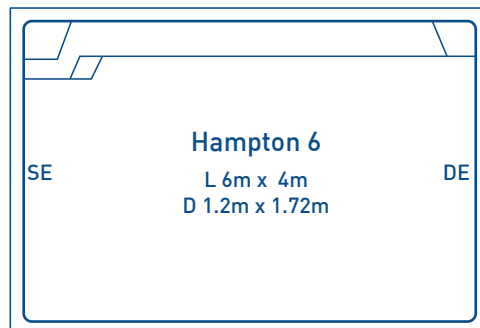

HORIZON SERIES - 3.6M WIDE

COTTESLOE SERIES - 4M WIDE

HAMPTON SERIES - 4M WIDE