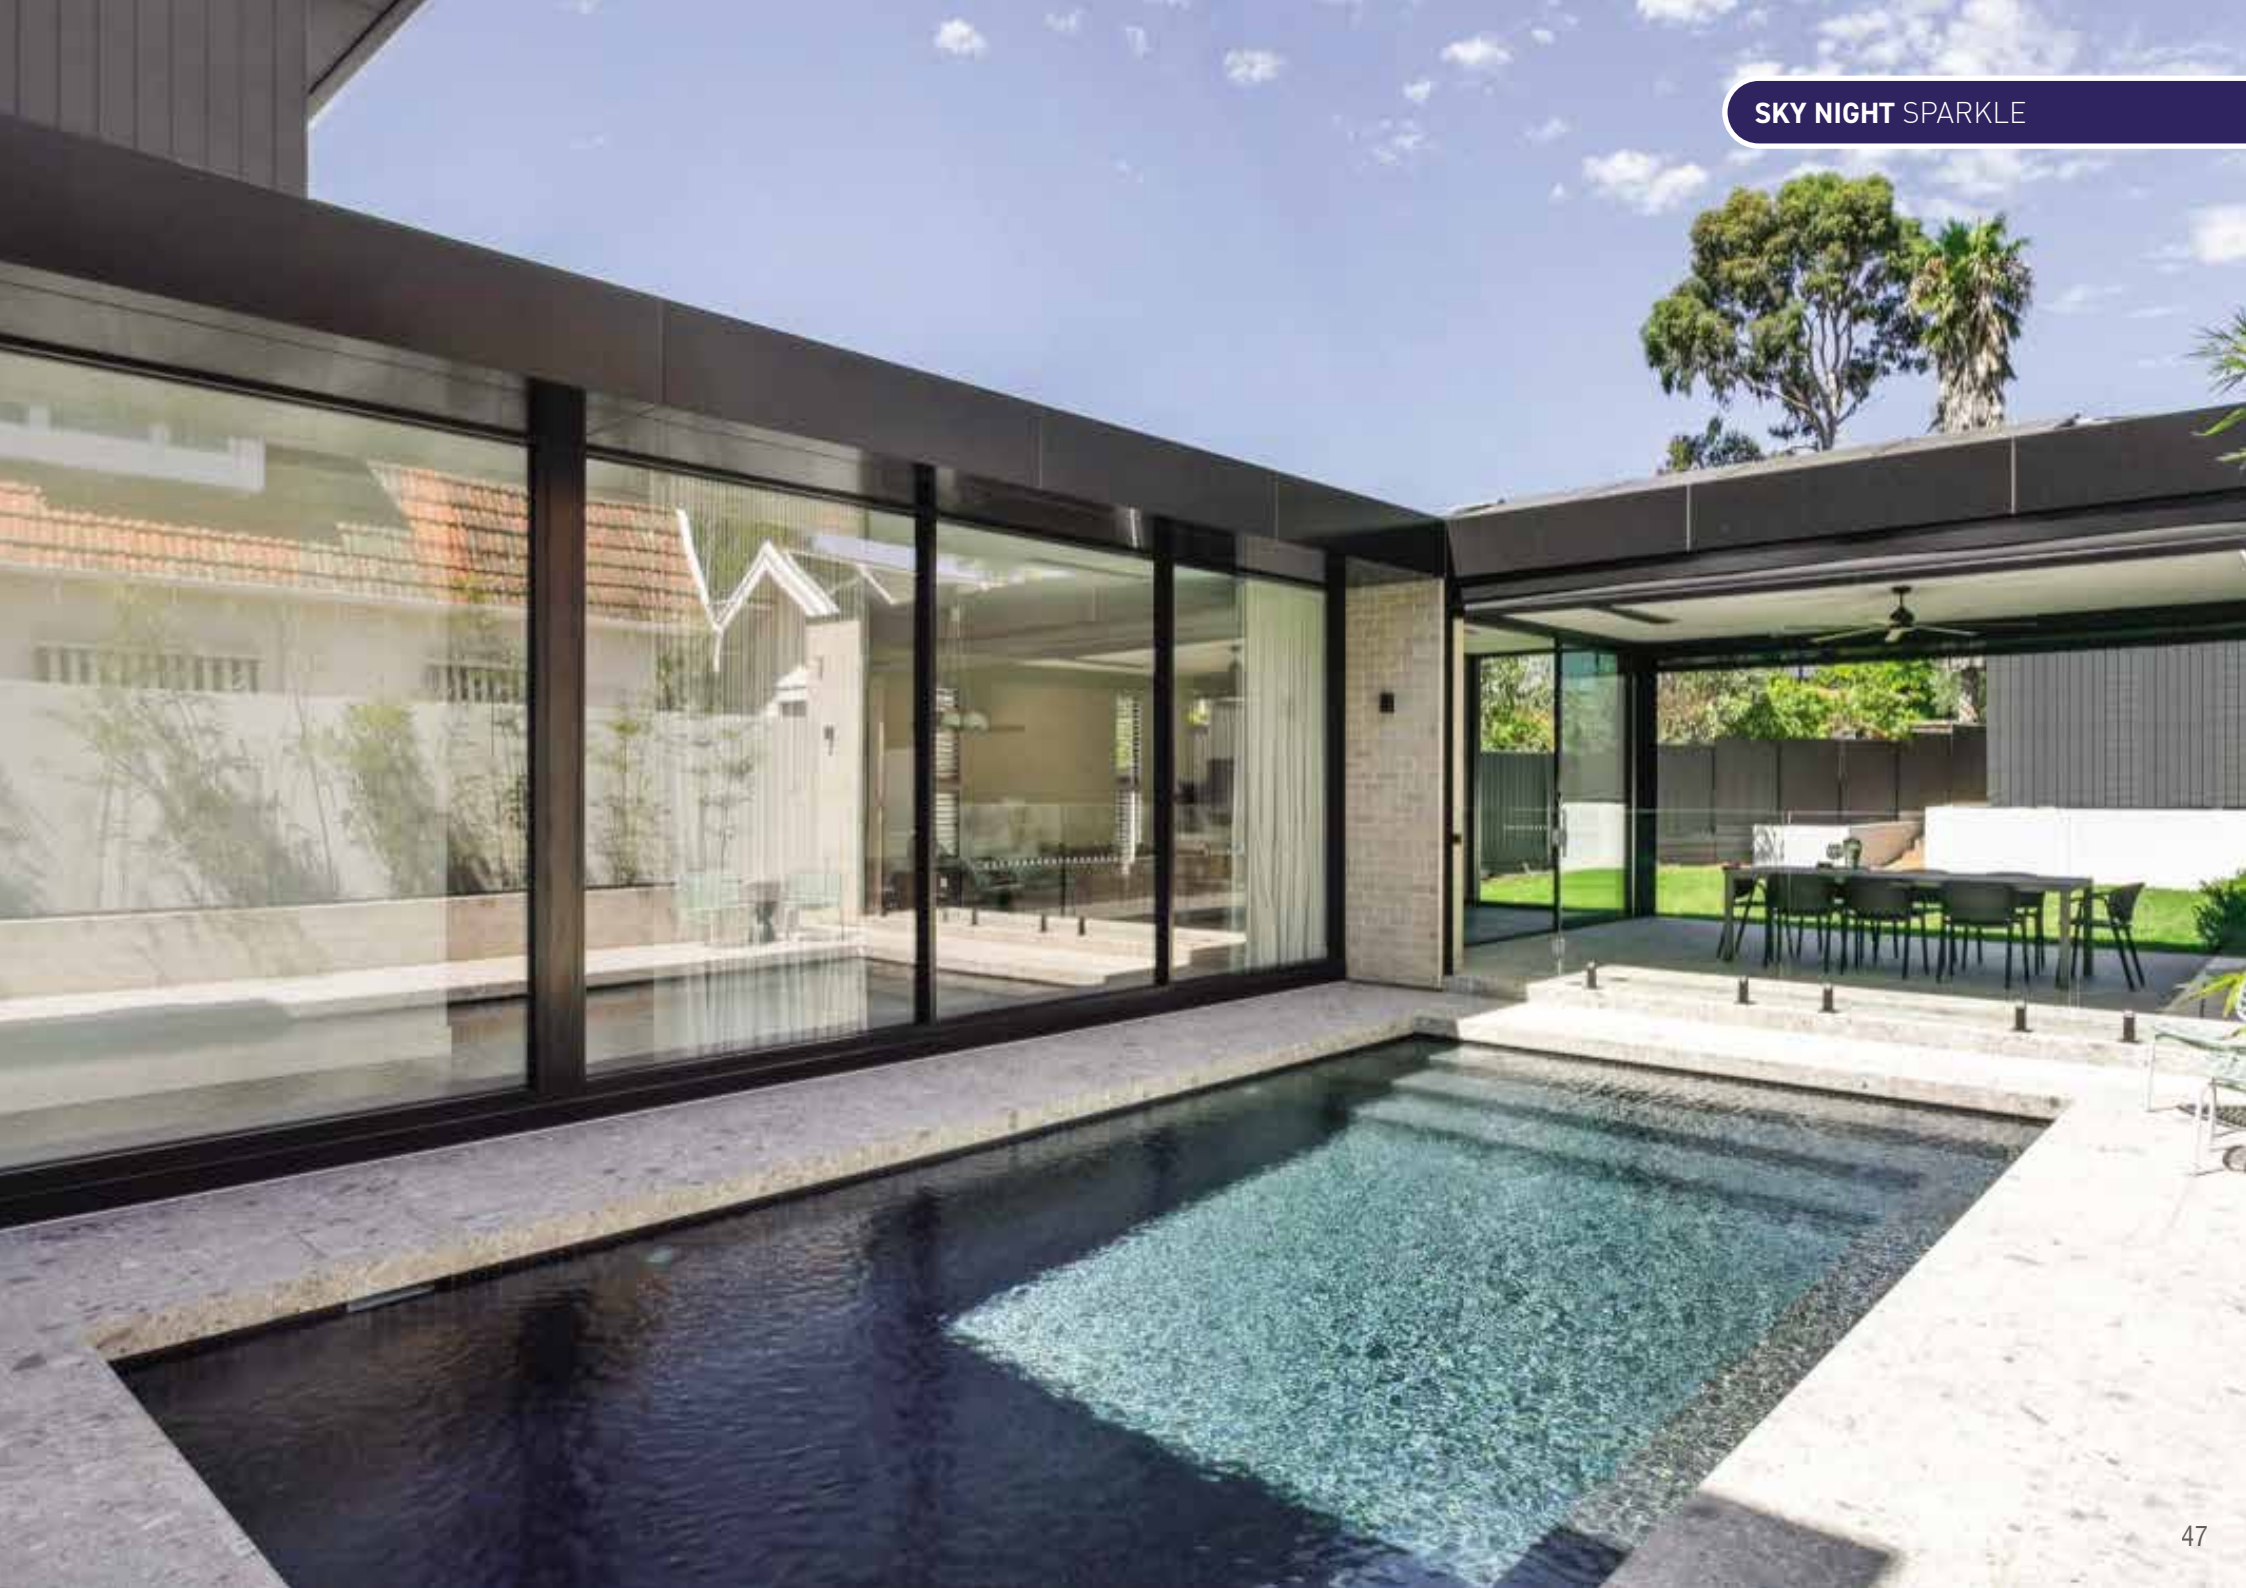

With bench seating running the full length of the pool which helps on its close proximity to houses and structures close by & also offers the option of extended seating with spa jet options.

Discover the Island Series – where modern design meets timeless enjoyment

AVAILABLE SIZES

LENGTH	WIDTH	SHALLOW END	DEEP END	AVAILABLE
6m	4m	1.3m	1.71m	NOV 2025
7m	4m	1.3m	1.80m	OCT 2025
8m	4m	1.3m	1.88m	SEP 2025
9m	4m	1.3m	1.96m	AUG 2025
10m	4m	1.3m	2.05m	JUL 2025

Please Note: Sizes & Available dates are approximate indications only

KEY FEATURES

- Wide 500mm entry steps
- Bench seat allows for close positioning to boundaries and structures

PALM SPRINGS SERIES

The Palm Springs Series is the latest edition into the Factory Pools Perth range.

Modern clean lines one-piece design is the ultimate family entertainer, combining benefits of pool and spa together as one. Designed with a spillway and is multi-functional so the pool and spa can run together or independently.