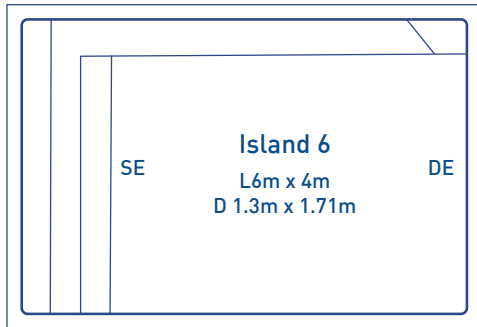

NEW RELEASE - ISLAND SERIES - 4M WIDE