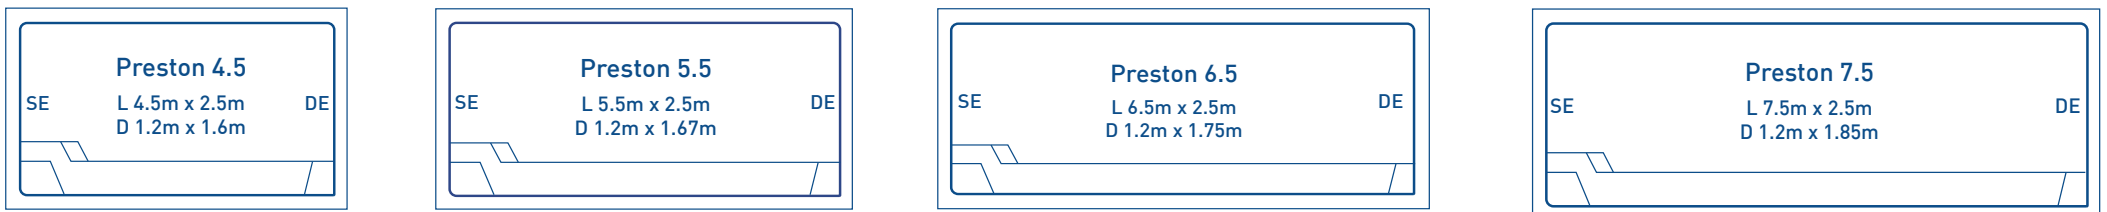

ADVANCED
POOL COLOUR TECHNOLOGY
LIFETIME INTERIOR SURFACE GUARANTEE
OPTIONAL

SPA & SPA WADER SERIES

HYBRID SERIES - 2.5M WIDE

BYRON SERIES - 2M WIDE

STRADBROKE SERIES - 2.5M WIDE

PRESTON SERIES - 2.5M WIDE