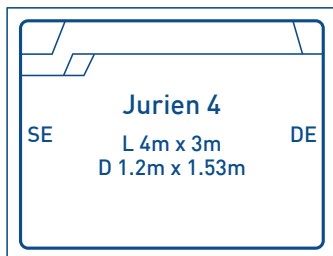

JURIEN SERIES - 3M WIDE