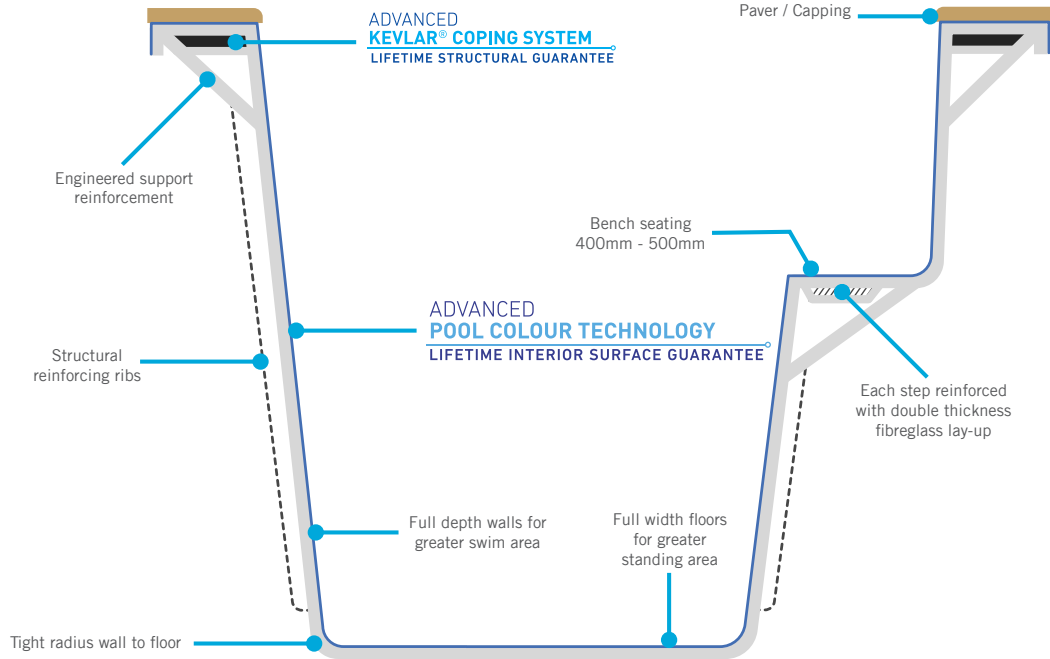

Once the pool is released from the mould, stringent and comprehensive testing is performed. The gelcoat finish and colour is visually inspected. The hardness of the surface is measured, as well as the wall thickness being checked at more than 25 positions around the pool. This is done by ultrasonic mechanic testing and recording. Every pool is weighed using an electronic digital scale to ensure the specified amount of material has been used during production stages to meet standards.

Every pool is embossed with our name as well as a unique 5 digit number which enables tracking and tracing of that pool easy for everyone to identify. Our master files record and document quality tests and results. We also keep and store a cut out of every pool shell manufactured in our Factory Pools Perth library, making it easy for future reference.

WA'S ONLY SAI GLOBAL CERTIFIED POOL COMPANY

POOL CONSTRUCTION

POOL WALL

BENCH SEAT

POOL STEPS

FRONT PROFILE

SIDE PROFILE

Australian Standard
AS 1838: 2021
Lic: SMK41178
SAI GLOBAL