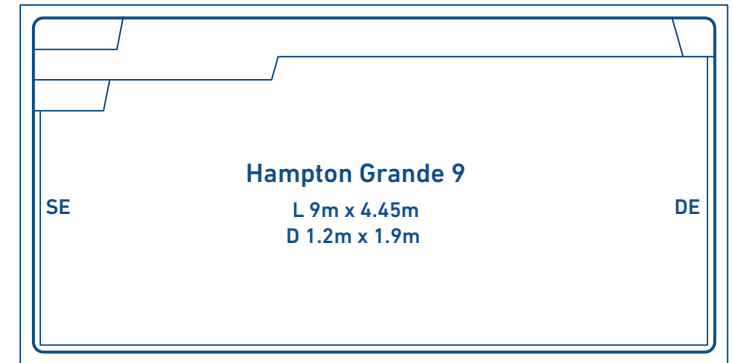

HAYMAN & HAMPTON GRANDE SERIES - 4M - 4.45M WIDE

POOL & SPA WADER COMBINATIONS

JURIEN POOL & SPA WADER

AVAILABLE SIZES

OVERALL LENGTH	WIDTH	SHALLOW END	DEEP END
7m	3m	1.2m	1.53m
8m	3m	1.2m	1.63m
9m	3m	1.2m	1.73m
10m	3m	1.2m	1.83m
11m	3m	1.2m	1.9m

Please Note: Sizes are approximate indications only and include 600mm gap between pool and spa

STRADBROKE POOL & SPA

AVAILABLE SIZES

OVERALL LENGTH	WIDTH	SHALLOW END	DEEP END
5.5m	2.5m	1.28m	1.53m
6.5m	2.5m	1.2m	1.53m
7.5m	2.5m	1.2m	1.63m
8.5m	2.5m	1.2m	1.73m
9.5m	2.5m	1.2m	1.83m
10.5m	2.5m	1.2m	1.9m

Please Note: Sizes are approximate indications only and include 600mm gap between pool and spa

HAMPTON POOL & SPA WADER