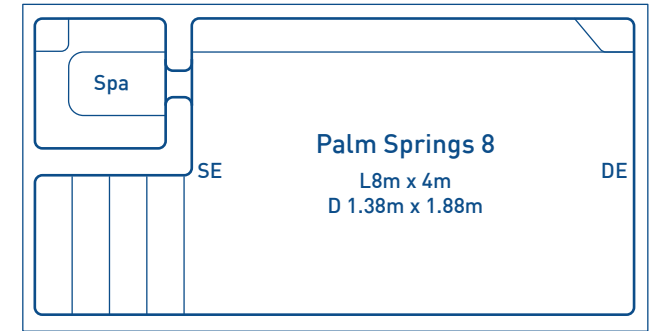

HAMPTON SERIES - 4M WIDE

MEDINA SERIES - 3.6M - 4.2M WIDE

PALM SPRINGS SERIES - 4M WIDE

NEW RELEASE - ISLAND SERIES - 4M WIDE

HAYMAN & HAMPTON GRANDE SERIES - 4M - 4.45M WIDE

POOL & SPA WADER COMBINATIONS

JURIEN POOL & SPA WADER