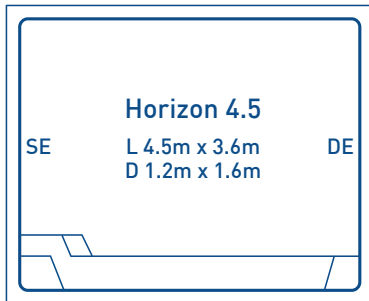

HORIZON SERIES - 3.6M WIDE