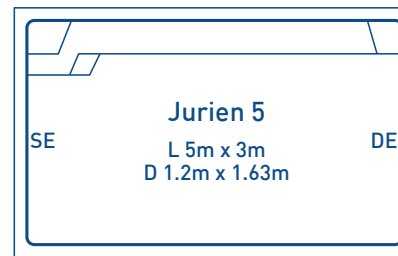

JURIEN SERIES - 3M WIDE