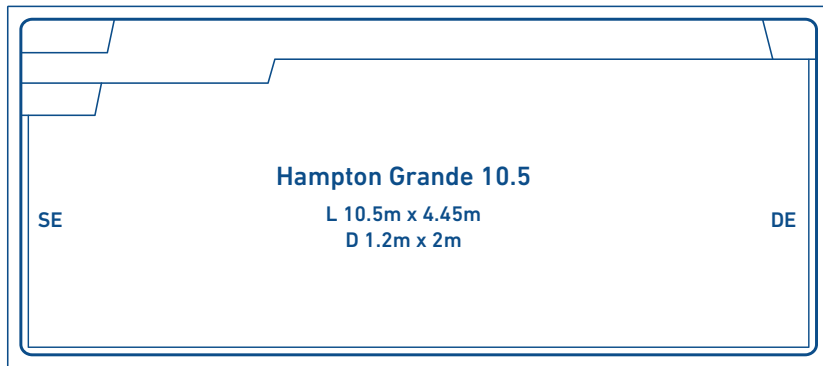

HAMPTON SERIES - 4M WIDE

MEDINA SERIES - 3.6M - 4.2M WIDE

PALM SPRINGS SERIES - 4M WIDE

NEW RELEASE - ISLAND SERIES - 4M WIDE

HAYMAN & HAMPTON GRANDE SERIES - 4M - 4.45M WIDE

POOL & SPA WADER COMBINATIONS

JURIEN POOL & SPA WADER