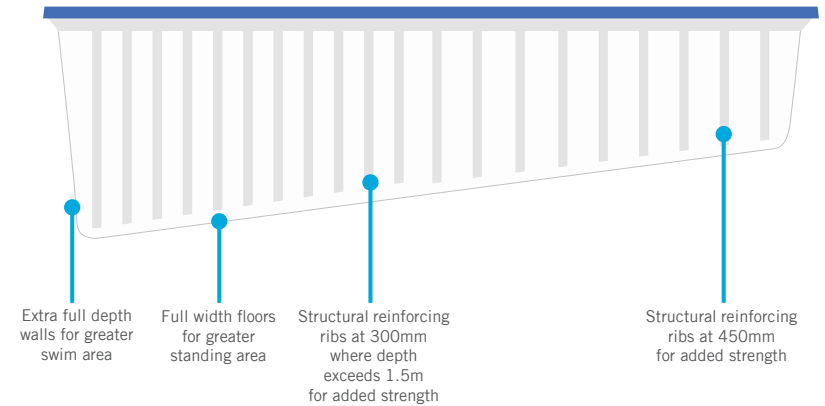

WA'S ONLY SAI GLOBAL CERTIFIED POOL COMPANY

POOL CONSTRUCTION

POOL WALL

BENCH SEAT

POOL STEPS

FRONT PROFILE

SIDE PROFILE

Australian Standard
AS 1838: 2021
Lic: SMK41178
SAI GLOBAL