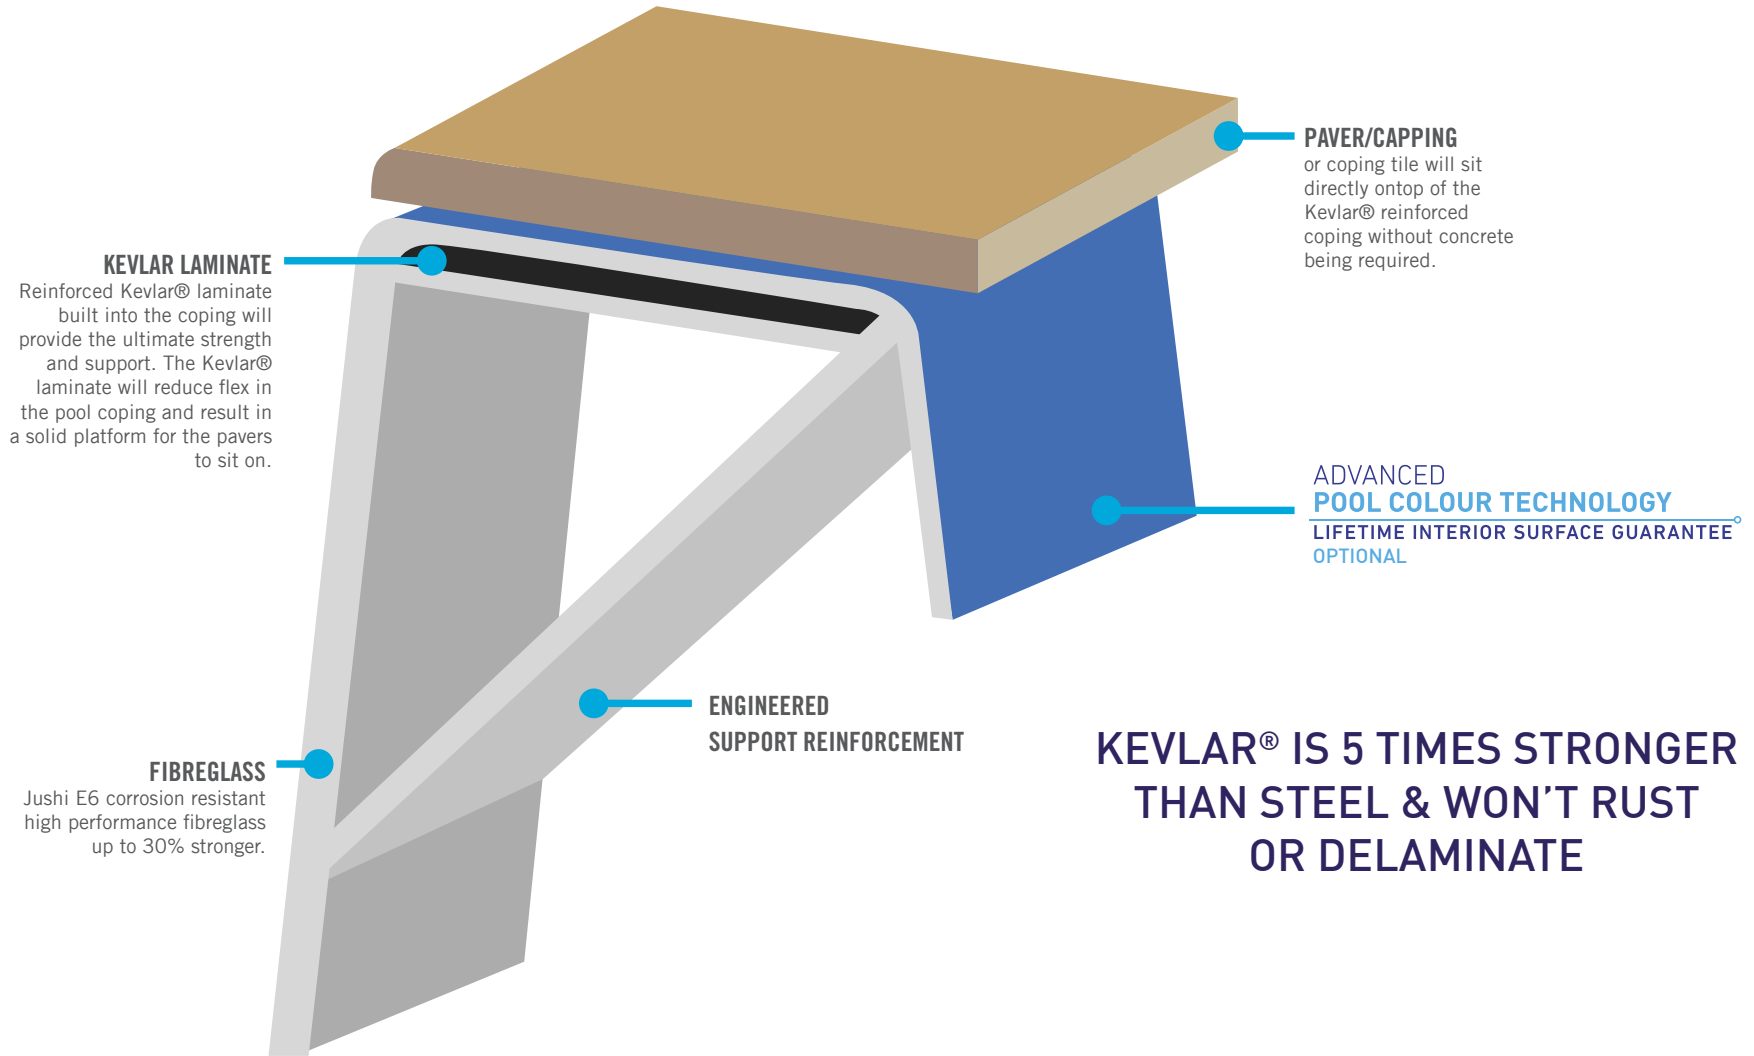

ADVANCED KEVLAR® COPING SYSTEM LIFETIME STRUCTURAL GUARANTEE

Australian Government
IP Australia
Patent Pending
Application No. 2019204472

KEVLAR® IS 5 TIMES STRONGER THAN STEEL & WON'T RUST OR DELAMINATE

SUPERIOR STRENGTH BUILT LIKE NO OTHER
Kevlar® is non conductive & the pool shell does not require earth bonding