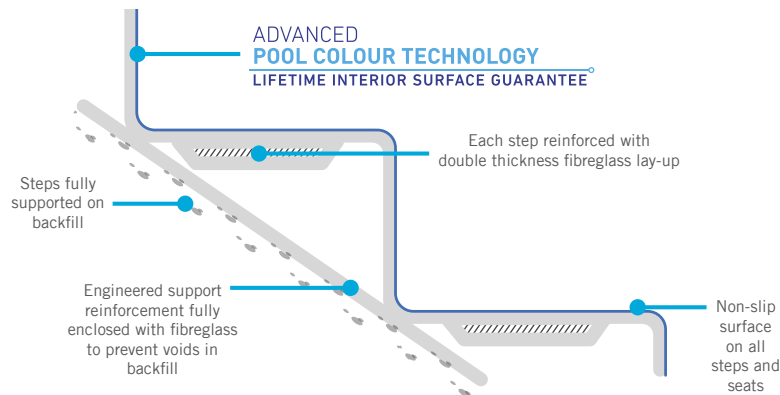

WA'S ONLY SAI GLOBAL CERTIFIED POOL COMPANY

POOL CONSTRUCTION

POOL WALL

BENCH SEAT

POOL STEPS

FRONT PROFILE

SIDE PROFILE

Australian Standard
AS 1838: 2021
Lic: SMK41178
SAI GLOBAL