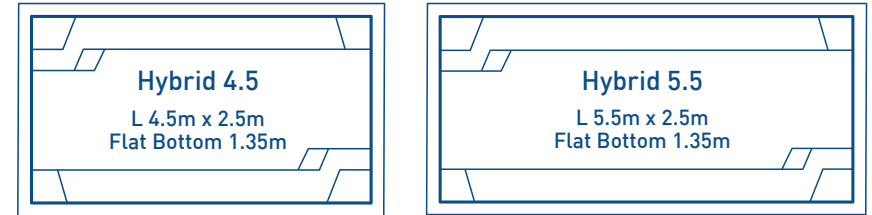

ADVANCED
POOL COLOUR TECHNOLOGY
LIFETIME INTERIOR SURFACE GUARANTEE
OPTIONAL

SPA & SPA WADER SERIES

HYBRID SERIES - 2.5M WIDE

BYRON SERIES - 2M WIDE

STRADBROKE SERIES - 2.5M WIDE

PRESTON SERIES - 2.5M WIDE