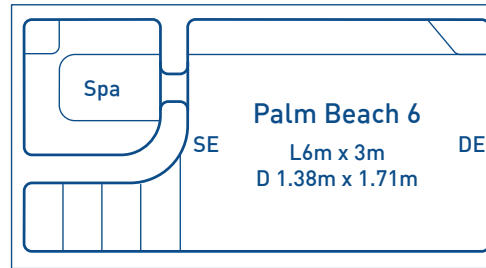

PALM BEACH SERIES - 3M WIDE