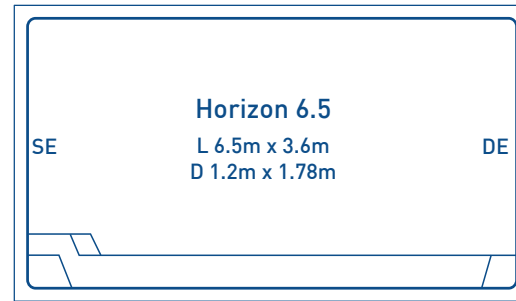

HORIZON SERIES - 3.6M WIDE