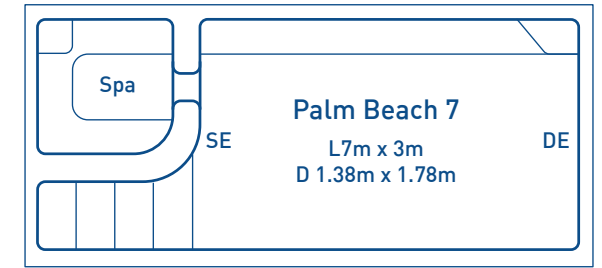

PALM BEACH SERIES - 3M WIDE