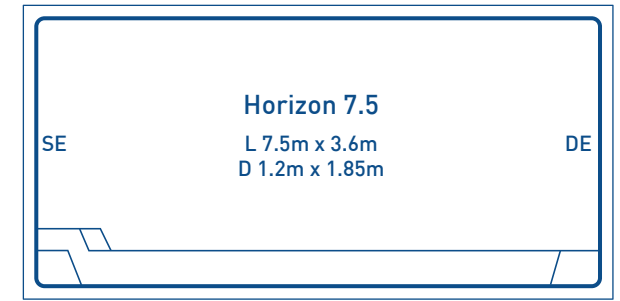

HORIZON SERIES - 3.6M WIDE