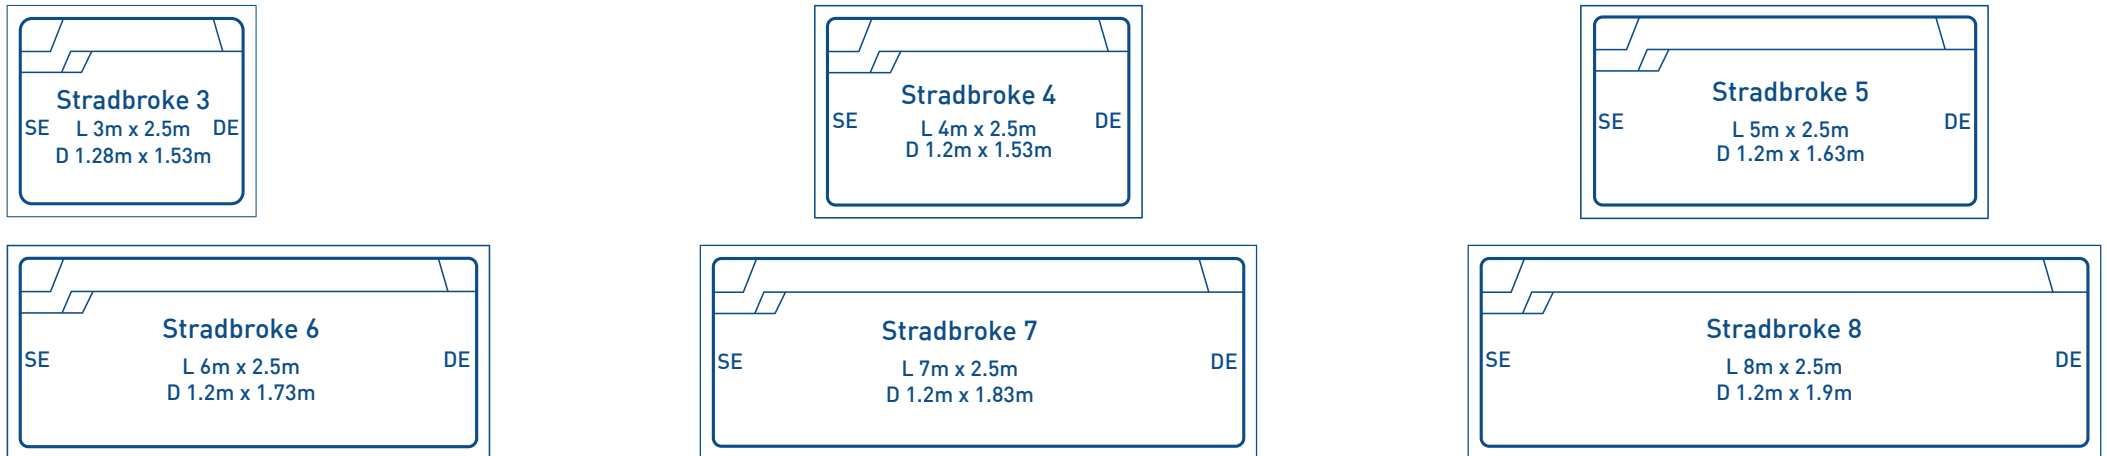

ADVANCED
POOL COLOUR TECHNOLOGY
LIFETIME INTERIOR SURFACE GUARANTEE
OPTIONAL

SPA & SPA WADER SERIES

HYBRID SERIES - 2.5M WIDE

BYRON SERIES - 2M WIDE

STRADBROKE SERIES - 2.5M WIDE

PRESTON SERIES - 2.5M WIDE