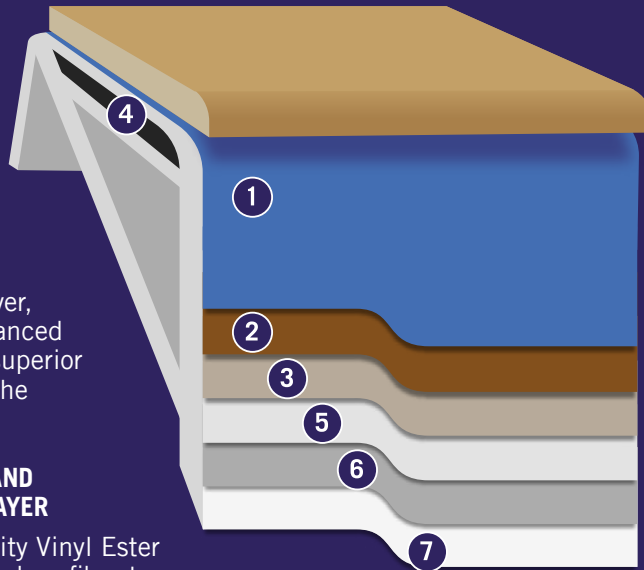

7 LAYERS OF QUALITY & STRENGTH

LAYER 1 INTERIOR SURFACE FINISH

Advanced Pool Colour Technology gelcoat with a Lifetime Interior Surface Guarantee that is UV and chemical resistant using the best colour technology currently available.

LAYER 2 ANTI-CORROSION BARRIER

Highest quality Vinyl Ester resin layer, providing excellent bonding to Advanced Pool Colour Technology as well as superior chemical and water resistance for the highest protection.

LAYER 3 FIRST STRUCTURAL LAYER AND ADDITIONAL CHEMICAL RESISTANT LAYER

Additional layer of the highest quality Vinyl Ester resin combined with JUSHI E6-CR glass fibre to further increase corrosion resistance and strength to the laminate.

LAYER 4 KEVLAR COPING SYSTEM LAYER

Consists of our World first patent pending Advanced Kevlar® Coping System combined with a third layer of the highest quality Vinyl Ester resin. "5 times stronger than steel".

LAYER 5 SECOND STRUCTURAL LAYER

Consists of high quality Polyester resin and JUSHI E6-CR glass fibre with additional structural enhanced properties. No fillers used.

LAYER 6 REINFORCEMENT LAYER

Additional layer of high quality Polyester resin and JUSHI E6-CR glass fibre with additional structural enhanced properties added to the reinforcement structures on the pool shell. No fillers used.

LAYER 7 OUTER SEALER COAT

Glossy finish coat with a high quality waxed Polyester resin to protect the pool layers.

ADVANCED POOL COLOUR TECHNOLOGY VERSUS STANDARD POOL FINISH

- Gelcoat that is manufactured by an Internationally ISO 9001 company
- Gelcoat has been designed to withstand harsh Australian weather conditions
- Best Pigment technology currently available
- Superior UV weathering performance
- Superior Chemical resistance e.g Chlorine and Acid found in swimming pools
- Superb water resistance
- Highest resistance to osmotic blistering
- Tough, long-lasting and durable surface with gloss retention
- Lifetime Interior surface Guarantee

GELCOAT AND RESIN TECHNOLOGY

Factory Pools Perth sources our Advanced Pool Colour Technology "Gelcoat" from a Global Industry leader in Gelcoat and Resin technology who has been supplying to the swimming pool industry for over 20 years. This innovative Gelcoat and Resin technology can be found in products such as cars, planes, boats, bridges and now in our very own world class pools to ensure superior interior surface performance. Advanced Pool Colour Technology "Gelcoat" uses the best performing pigment technology currently available. At Factory Pools Perth we include our Advanced Pool Colour Technology standard with all pool packages ensuring all our customers get the best pool finish available.

VINYL ESTER RESIN

is the highest quality resin available for swimming pools with excellent resistance to osmosis, heat, corrosion and water damage. Vinyl Ester resin is twice the price of alternative resin types. Factory Pools Perth uses three layers of Vinyl Ester resin in the manufacturing of our pools, ensuring a longer lasting pool with increased strength and protection.

Benefits of Vinyl Ester Resin "Making your pool last longer"

- Higher resistance to water penetration and damage (Osmosis)
- Higher resistance to heat
- Higher resistance from corrosion
- Improved strength properties

JUSHI E6-CR GLASS FIBRE

Is a High-performance environment-friendly glass fibre that replaces mainstream E glass fibre. JUSHI E6-CR is a new E-glass fibre with enhanced properties. It combines all the benefits of E-glass fibre with technical breakthroughs in strength, modulus, temperature resistance and acid corrosion resistance, thus meeting the requirements of the most demanding applications.

Compared with traditional E-glass fibre, JUSHI E6-CR offers the following unique benefits:

- Higher tensile strength
- Higher temperature endurance
- Higher corrosion resistance
- Higher softening temperature
- Superior mechanical properties
- Excellent environment durability

Note Factory Pools Perth do not use fillers "Modulus" or alternative Vinyl Ester Resin replacements to save costs.