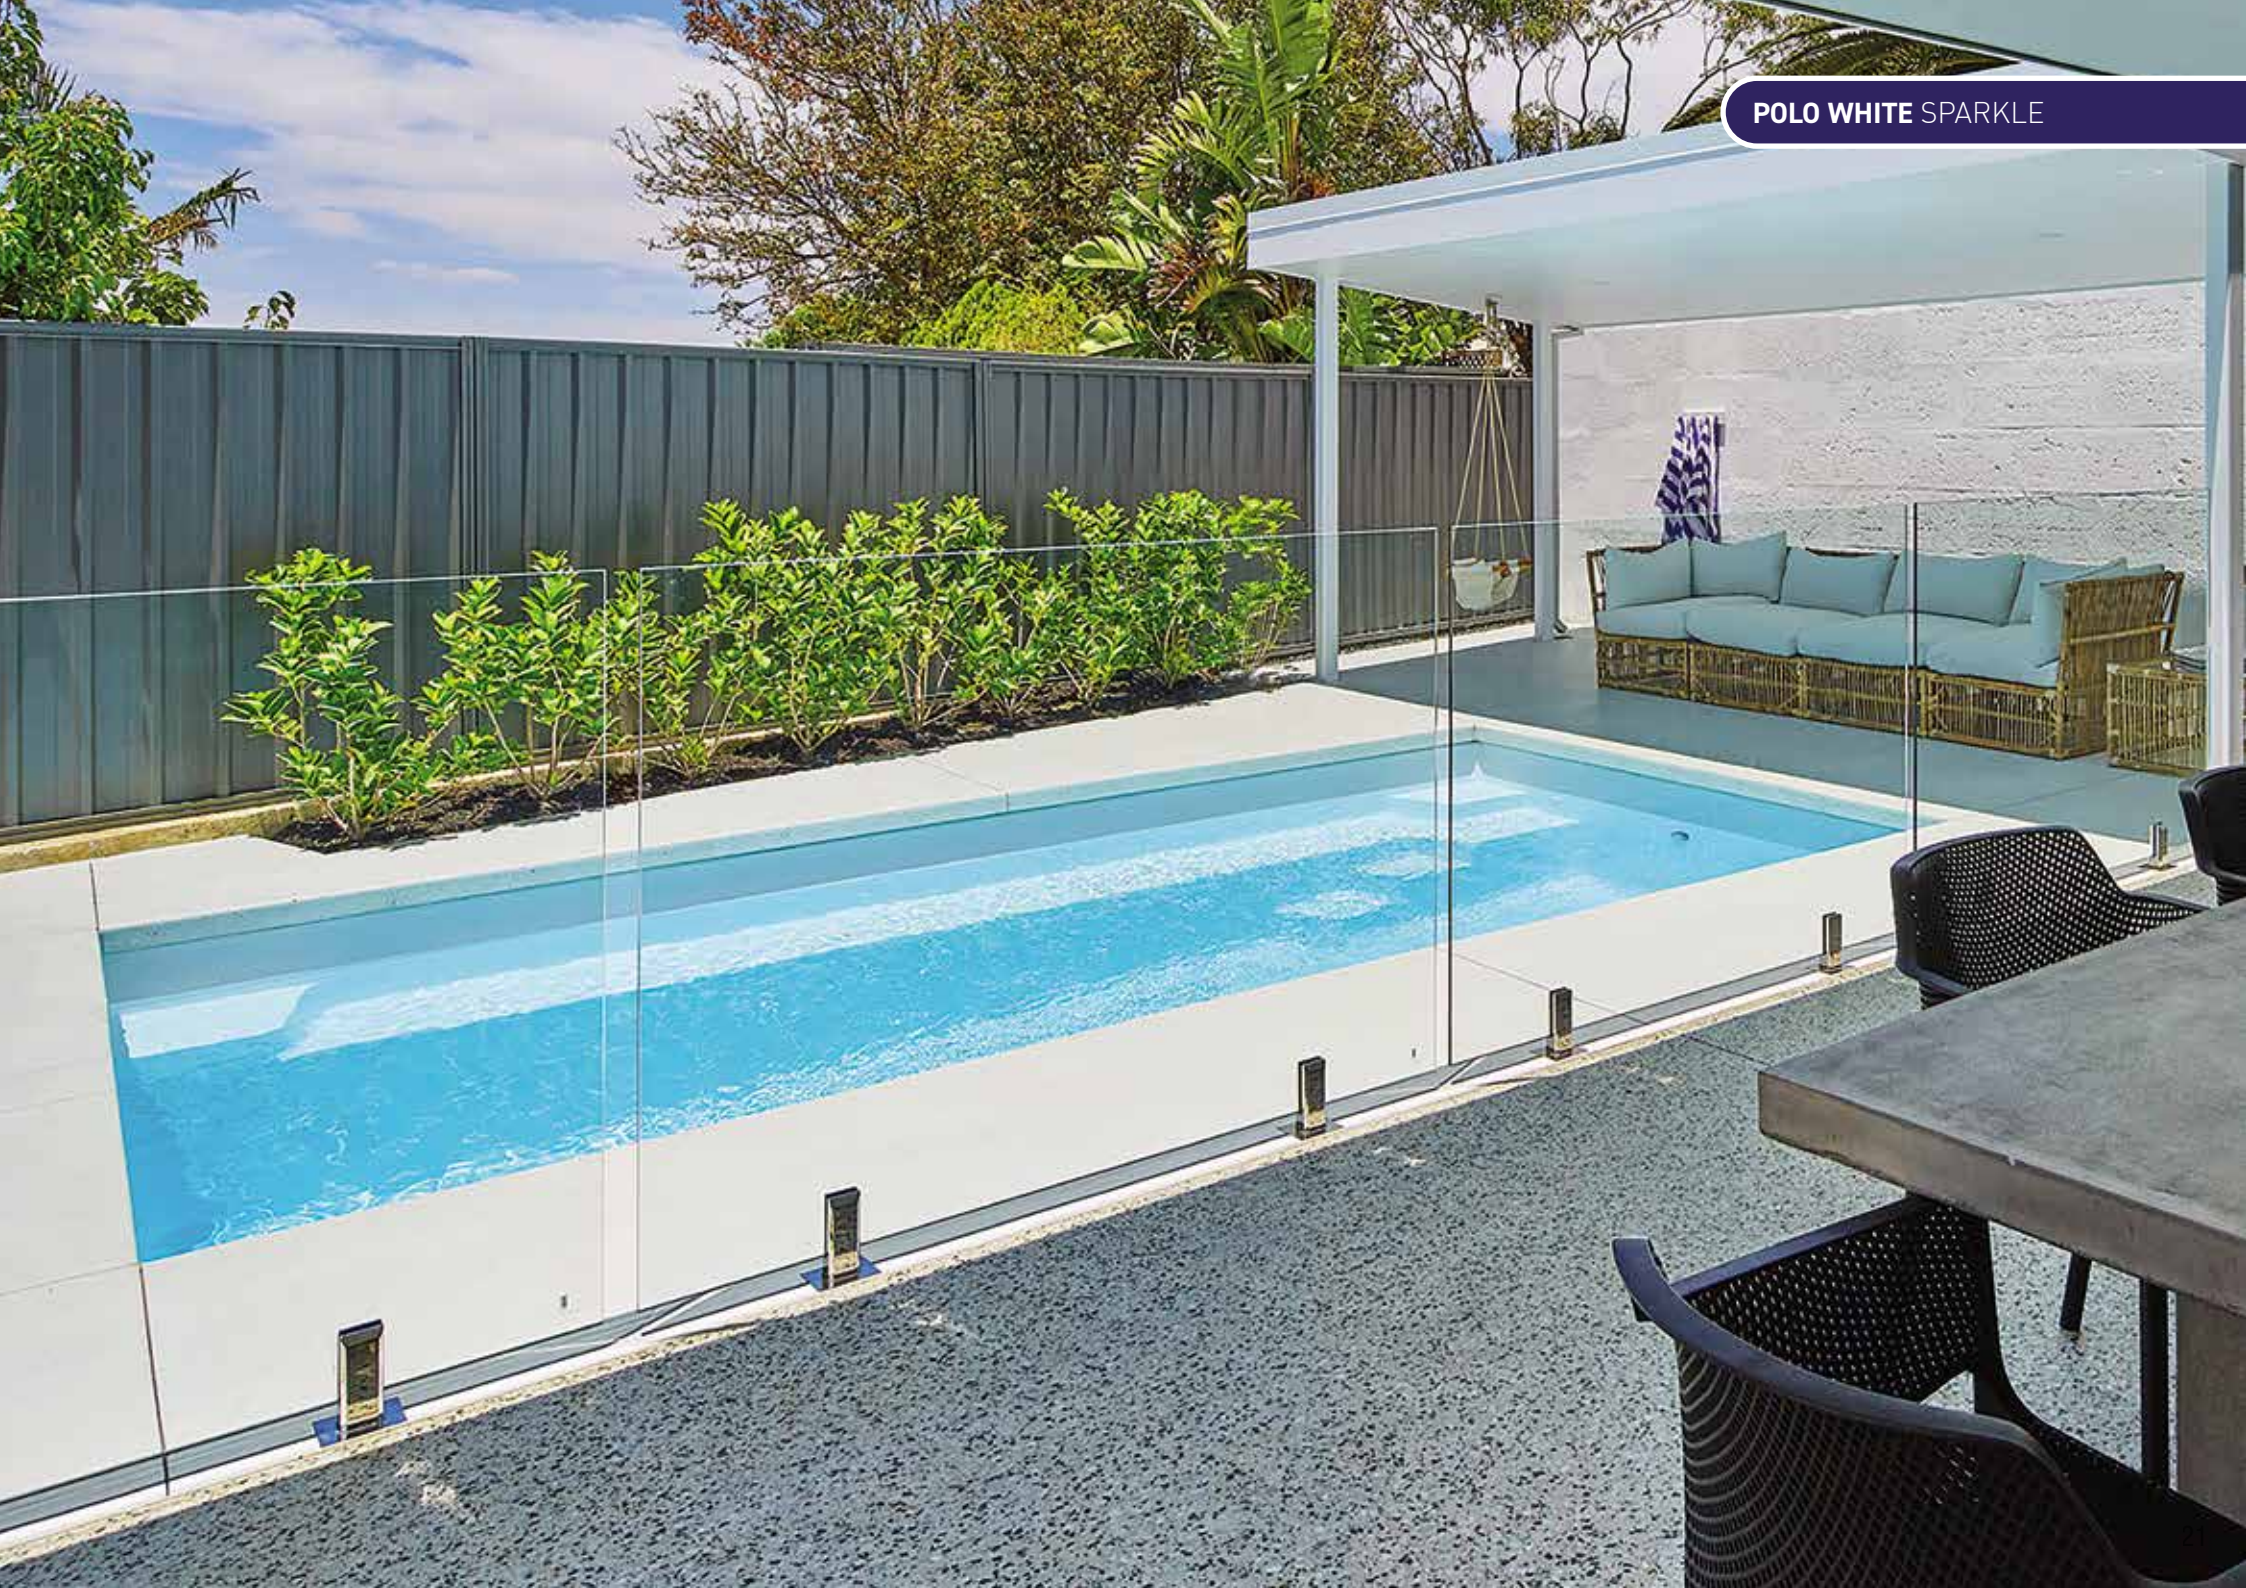

PRESTON SERIES

The Preston Series is our latest slimline pool design that is perfect for narrow backyards or restricted areas.

Featuring full length bench and uninterrupted swimming space, the Preston is the ideal pool for relaxing and swimming.

AVAILABLE SIZES

LENGTH	WIDTH	SHALLOW END	DEEP END
4.5m	2.5m	1.2m	1.6m
5.5m	2.5m	1.2m	1.67m
6.5m	2.5m	1.2m	1.75m
7.5m	2.5m	1.2m	1.85m

Please Note: Sizes are approximate indications only

KEY FEATURES

- Unobstructed swimming area.
- Full length bench seating, ideal for optional spa seat.
- Dual entry and exit points for versatile positioning.
- Square internal corners allow for 90 degree paving without unsightly mitres.
- Bench seat allows for close positioning to boundaries and structures.

HYBRID SERIES

The Hybrid Series is a versatile pool design that is ideal for both exercise and relaxing.

Due to a flat bottom depth and dual bench seating the Hybrid creates the perfect space for socialising with friends and family.