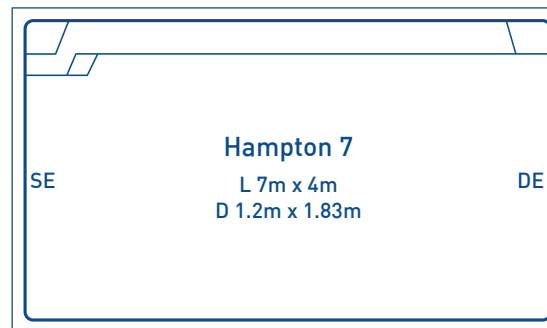

HORIZON SERIES - 3.6M WIDE

COTTESLOE SERIES - 4M WIDE

HAMPTON SERIES - 4M WIDE