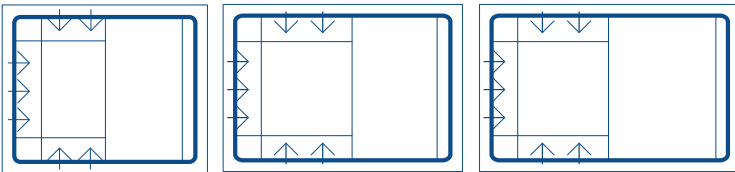

2.5M x 1.9M SPA

Our 2.5m x 1.9m Spa is the perfect addition to complement any pool or out-door entertainment area. Fitting up to 9 people, the spa is ideal for socialising and entertainment. Our Spas have the option to be heated separately to the pool.

LENGTH	WIDTH	SPA DEPTH	PLATFORM DEPTH
3m	2.4m	1m	400mm
3.6m	2.4m	1m	400mm
4m	2.4m	1m	400mm

Please Note: Sizes are approximate indications only

STRADBROKE POOL & SPA

AVAILABLE SIZES

OVERALL LENGTH	WIDTH	SHALLOW END	DEEP END
5.5m	2.5m	1.28m	1.53m
6.5m	2.5m	1.2m	1.53m
7.5m	2.5m	1.2m	1.63m
8.5m	2.5m	1.2m	1.73m
9.5m	2.5m	1.2m	1.83m
10.5m	2.5m	1.2m	1.9m