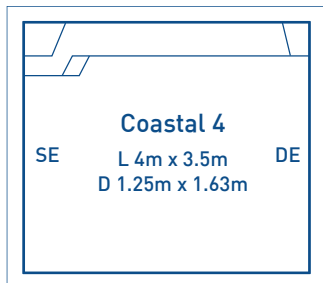

COASTAL SERIES - 3.5M WIDE