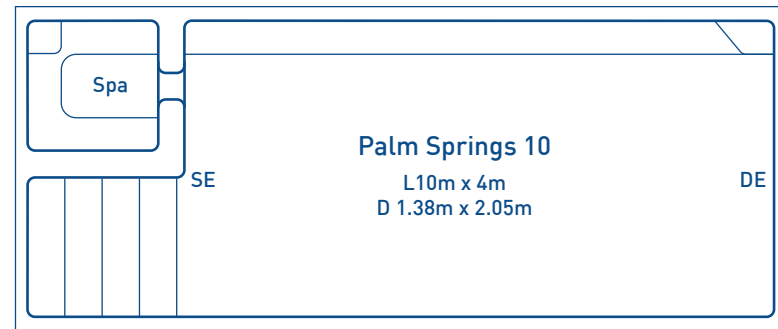

PALM SPRINGS SERIES - 4M WIDE