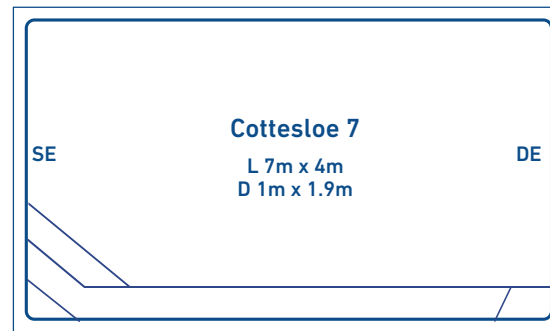

ARIA SERIES - 2.75M WIDE

PALM BEACH SERIES - 3M WIDE

JURIEN SERIES - 3M WIDE

COVE SERIES - 3M WIDE

CERVANTES SERIES - 3.2M WIDE

COASTAL SERIES - 3.5M WIDE

HORIZON SERIES - 3.6M WIDE

COTTESLOE SERIES - 4M WIDE

HAMPTON SERIES - 4M WIDE

MEDINA SERIES - 3.6M - 4.2M WIDE

PALM SPRINGS SERIES - 4M WIDE

NEW RELEASE - ISLAND SERIES - 4M WIDE

HAYMAN & HAMPTON GRANDE SERIES - 4M - 4.45M WIDE

POOL & SPA WADER COMBINATIONS

JURIEN POOL & SPA WADER