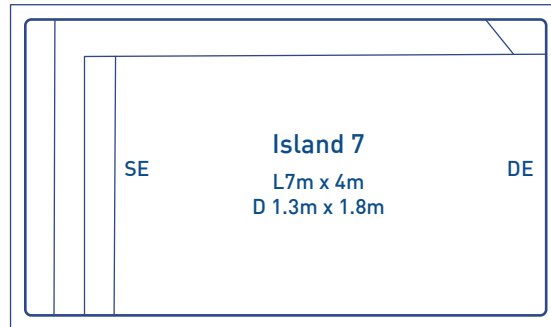

NEW RELEASE - ISLAND SERIES - 4M WIDE