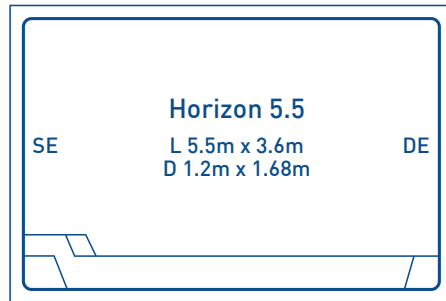

HORIZON SERIES - 3.6M WIDE