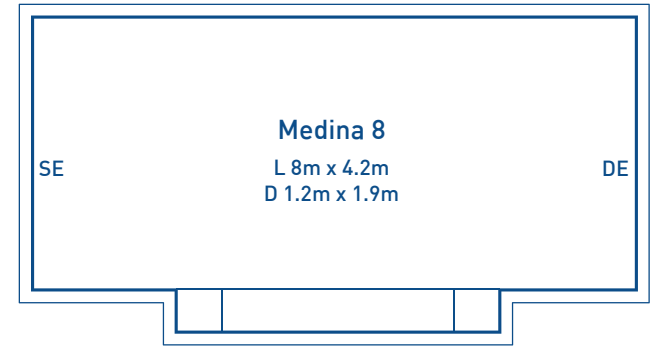

MEDINA SERIES - 3.6M - 4.2M WIDE