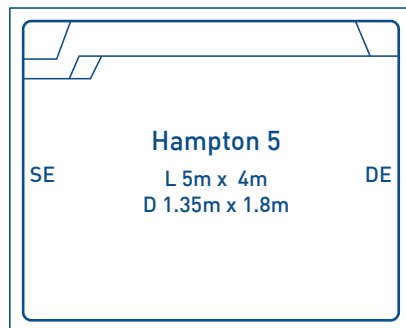

HORIZON SERIES - 3.6M WIDE

COTTESLOE SERIES - 4M WIDE

HAMPTON SERIES - 4M WIDE