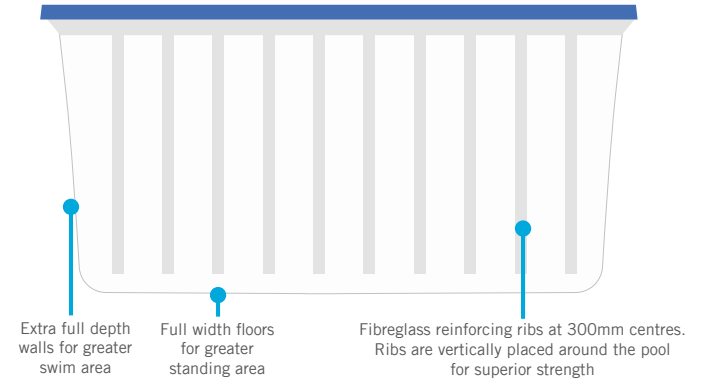

WA'S ONLY SAI GLOBAL CERTIFIED POOL COMPANY

POOL CONSTRUCTION

POOL WALL

BENCH SEAT

POOL STEPS

FRONT PROFILE

SIDE PROFILE

Australian Standard
AS 1838: 2021
Lic: SMK41178
SAI GLOBAL