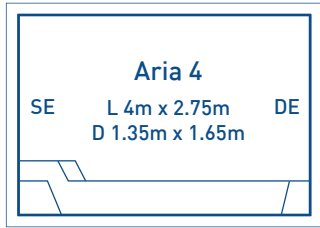

ARIA SERIES - 2.75M WIDE