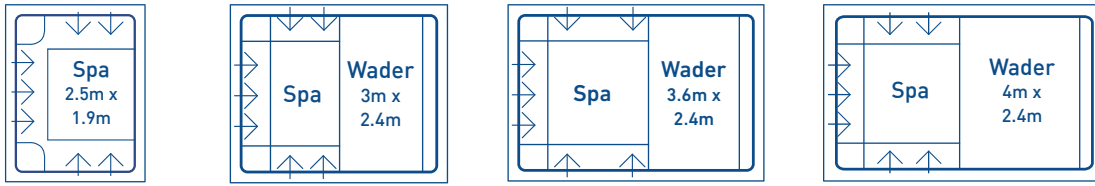

ADVANCED
POOL COLOUR TECHNOLOGY
LIFETIME INTERIOR SURFACE GUARANTEE
OPTIONAL

SPA & SPA WADER SERIES

HYBRID SERIES - 2.5M WIDE

BYRON SERIES - 2M WIDE

STRADBROKE SERIES - 2.5M WIDE

PRESTON SERIES - 2.5M WIDE