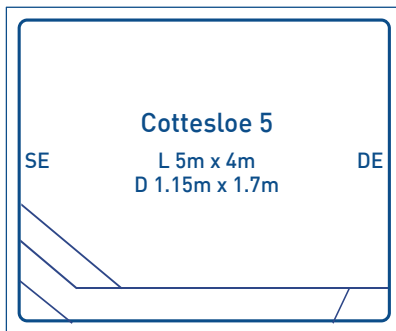

ARIA SERIES - 2.75M WIDE

PALM BEACH SERIES - 3M WIDE

JURIEN SERIES - 3M WIDE

COVE SERIES - 3M WIDE

CERVANTES SERIES - 3.2M WIDE

COASTAL SERIES - 3.5M WIDE

HORIZON SERIES - 3.6M WIDE

COTTESLOE SERIES - 4M WIDE

AVAILABLE SIZES

OVERALL LENGTH	WIDTH	SHALLOW END	DEEP END
7m	3m	1.2m	1.53m
8m	3m	1.2m	1.63m
9m	3m	1.2m	1.73m
10m	3m	1.2m	1.83m
11m	3m	1.2m	1.9m

Please Note: Sizes are approximate indications only and include 600mm gap between pool and spa

STRADBROKE POOL & SPA

AVAILABLE SIZES

OVERALL LENGTH	WIDTH	SHALLOW END	DEEP END
5.5m	2.5m	1.28m	1.53m
6.5m	2.5m	1.2m	1.53m
7.5m	2.5m	1.2m	1.63m
8.5m	2.5m	1.2m	1.73m
9.5m	2.5m	1.2m	1.83m
10.5m	2.5m	1.2m	1.9m